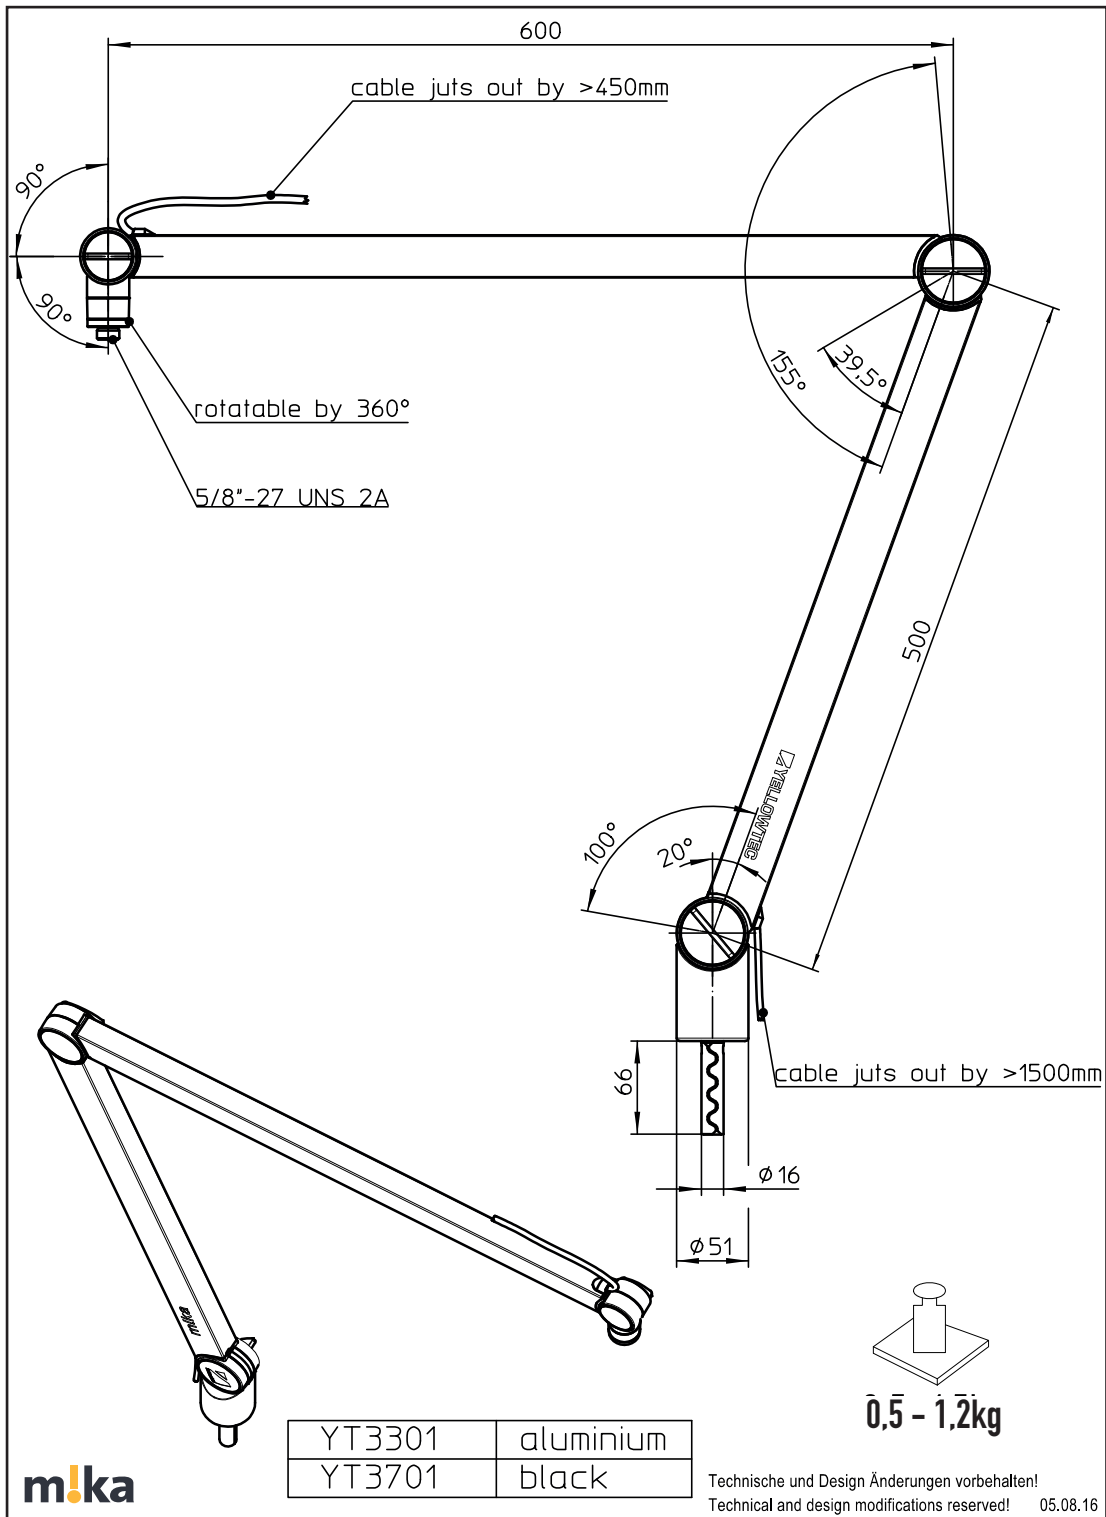

m!ka Mic Arms XS

	Product ID	Description
	YT3505	On Air Microphone Arm XS black Max length: 21" (53.5cm) Weight: 1.98 lbs net (0.9kg) / 2.65 lbs gr (1.2kg) Max mic weight: 4.41 lbs (2kg)

m!ka Mic Arms M

m!ka Mic Arms XL

	Product ID	Description
	YT3705	On Air Microphone Arm XL black Max length: 42.3" (107.5cm) Weight: 3.20 lbs net (1.45kg) / 4.63 lbs gr (2.1kg) Max mic weight: 2.65 lbs (1.2kg)

	YT3701	Microphone Arm XL black Max length: 42.3" (107.5cm) Weight: 3.20 lbs net (1.45kg) / 4.63 lbs gr (2.1kg) Max mic weight: 2.65 lbs (1.2kg)
---	--------	---

YT3605 On Air Microphone Arm M black

Dimensional Drawings

m!ka Mic Arms XL

YT3301 Microphone Arm XL aluminum

YT3701 Microphone Arm XL black

YT3305 On Air Microphone Arm XL aluminum

YT3705 On Air Microphone Arm XL black