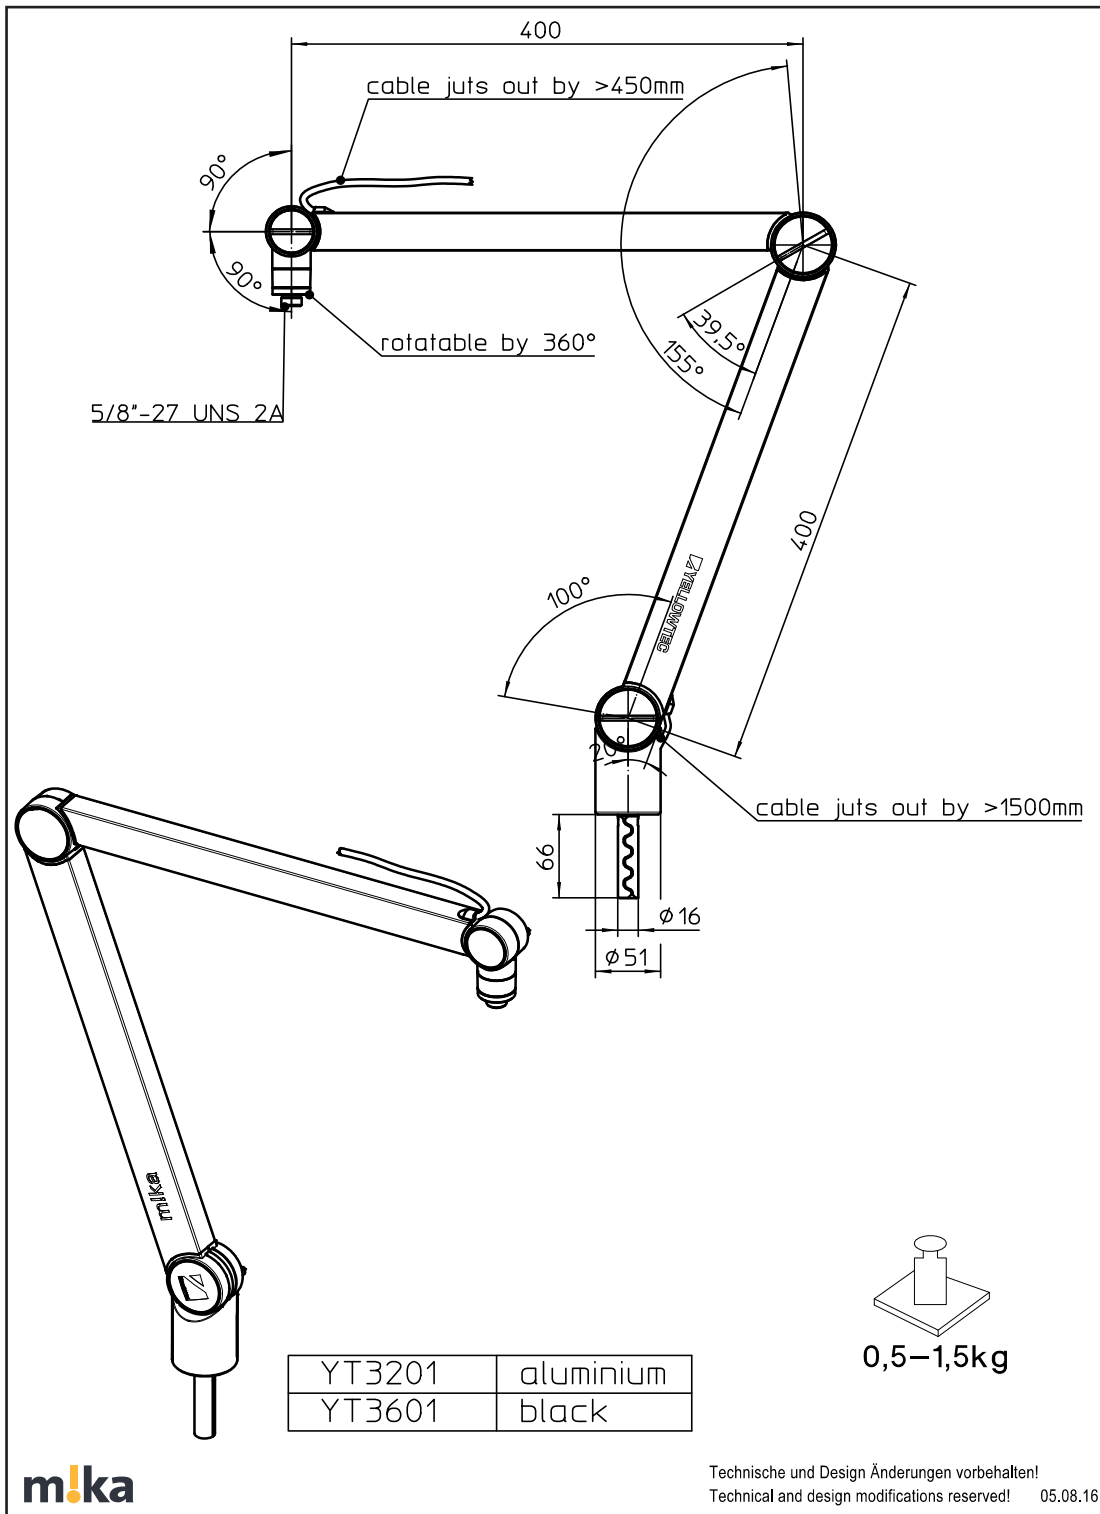

m!ka Mic Arms M

YT3201 Microphone Arm M aluminum

YT3601 Microphone Arm M black

YT3205 On Air Microphone Arm M aluminum

YT3605 On Air Microphone Arm M black