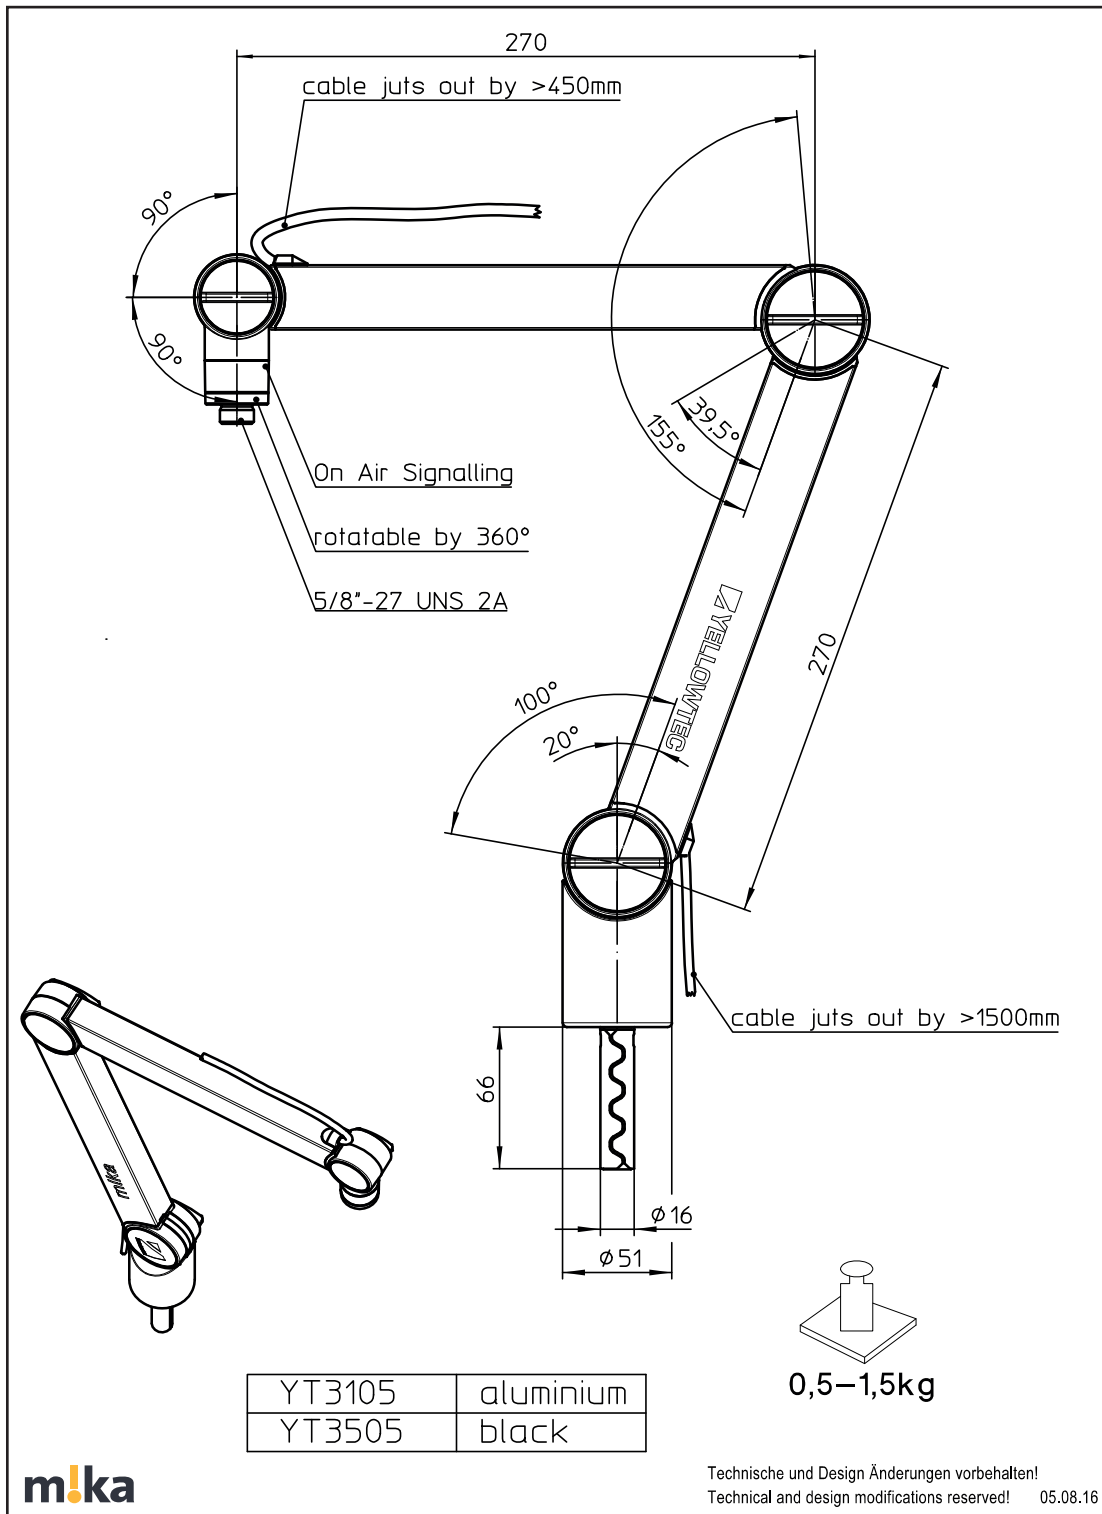

Dimensional Drawings

m!ka Mic Arms XS

YT3105 On Air Microphone Arm XS aluminium

YT3505 On Air Microphone Arm XS black